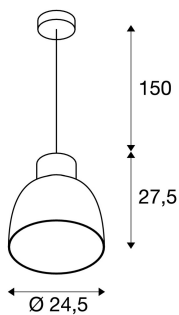

PENTULI

pendant, LED, 3000K, white, Ø 24 cm, white canopy, 31W

The PENTULI LED pendant features classic design, is available in both black and white, and possesses a high output LED module with a beam angle of 30°. The luminaire comes with a 1.5 metre long connection lead, and thanks to a built-in LED driver, is ready for direct connection to 230V mains supply.

TECHNICAL DATA

Item no.:	165601
Lamps included	0
Primary nominal voltage	120-240V ~50/60Hz mA/V
Secondary power / secondary voltage	900 mA/V
Pendant length	150.0 cm
Height	27.5 cm
Diameter	24.5 cm
Net weight	1.8 kg
Gross weight	2.226 kg
IP Code	IP 20
Safety class	I
Assembly	Surface
Assembly details	Ceiling
Wattage	36.0 W
Lumen	2550 lm
Colour temperature	3000 Kelvin
Beam angle	30 °
Color	white
CRI	>80
Binning	6
LXXBXX data	70/50
Service life	30000 h