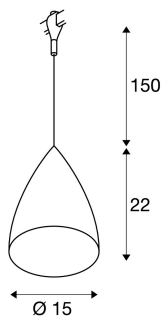

TONGA 4

pendant for 240V track EASYTEC II, C35, white, white ceramic, max. 60W

BIMA 4 240V spot with suitable adapter for the EASYTEC II track system. The luminaire is made of aluminium and has a lamp shade made of ceramic. The built-in E14 socket is suitable for LED and energy-saving lamps. The pendant length is 1.5 m.

TECHNICAL DATA

Item no.:	184531
Socket	E14
Lamp	C35
Number of sockets	1
Lamps included	0
Primary nominal voltage	230V ~50Hz mA/V
Length	22.0 cm
Pendant length	150.0 cm
Height	181.0 cm
Diameter	15.0 cm
Net weight	0.731 kg
Gross weight	1.077 kg
IP Code	IP 20
Safety class	I
Assembly	Surface
Assembly details	Ceiling, Track Ceiling
Wattage	60.0 W
Color	white