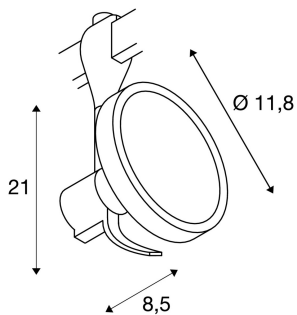

YOKI

spot for 240V track EASYTEC II, QPAR111, black, max. 75W, incl. deco ring

Rotatable and tiltable 240V spot, YOKI, with suitable adapter for the EASYTEC II track system. The luminaire is made of aluminium and, thanks to the GU10 socket, is suitable for both halogen and LED lamps. The luminaire comes in several colour versions and a deco ring matching the luminaire colour to place on a lamp with 11.1 cm diameter is included in the delivery.

TECHNICAL DATA

Item no.:	184620
Socket	GU10
Lamp	QPAR111
Number of sockets	1
Lamps included	0
Primary nominal voltage	220-240V ~50/60Hz mA/V
Tilt range	90 °
Horizontal rotation range	350 °
Length	8.5 cm
Height	21.0 cm
Diameter	11.8 cm
Net weight	0.451 kg
Gross weight	0.571 kg
IP Code	IP 20
Safety class	I
Assembly	Surface
Assembly details	Ceiling, Track Ceiling
Wattage	75.0 W
Color	black
BIG WHITE Page	412