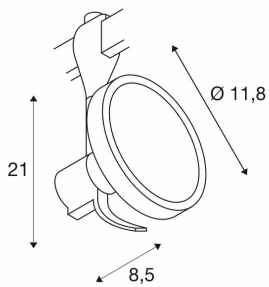

YOKI

spot for 240V track EASYTEC II, QPAR111, white, max. 75W, incl. deco ring

Rotatable and tiltable 240V spot, YOKI, with suitable adapter for the EASYTEC II track system. The luminaire is made of aluminium and, thanks to the GU10 socket, is suitable for both halogen and LED lamps. The luminaire comes in several colour versions and a deco ring matching the luminaire colour to place on a lamp with 11.1 cm diameter is included in the delivery.

TECHNICAL DATA

Item no.:	184621
Socket	GU10
Lamp	QPAR111
Number of sockets	1
Lamps included	0
Primary nominal voltage	220-240V ~50/60Hz mA/V
Tilt range	90 °
Horizontal rotation range	350 °
Length	8.5 cm
Height	21.0 cm
Diameter	11.8 cm
Net weight	0.452 kg
Gross weight	0.574 kg
IP Code	IP 20
Safety class	I
Assembly	Surface
Assembly details	Ceiling, Track Ceiling
Wattage	75.0 W
Color	white