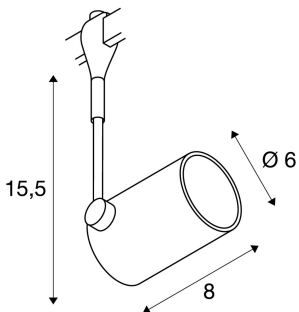

BIMA 1

spot for 240V track EASYTEC II, single-headed, QPAR51, chrome/black, max. 50W

BIMA 1 swivelling and tiltable 240V spot with suitable adapter for the EASYTEC II track system. The luminaire is made of aluminium and, thanks to the GU10 socket, is suitable for both halogen and LED lamps.

TECHNICAL DATA

Item no.:	185450
Socket	GU10
Lamp	QPAR51
Number of sockets	1
Lamps included	0
Primary nominal voltage	220-240V ~50/60Hz mA/V
Tilt range	180 °
Horizontal rotation range	350 °
Length	8.0 cm
Height	15.5 cm
Diameter	6.0 cm
Net weight	0.328 kg
Gross weight	0.391 kg
IP Code	IP 20
Safety class	I
Assembly	Surface
Assembly details	Ceiling, Track Ceiling, Track Wall, Wall
Wattage	50.0 W
Color	chrome
BIG WHITE Page	411