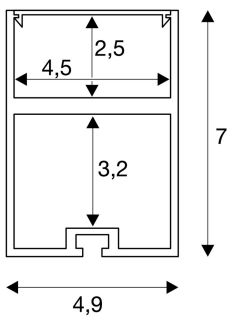

## GLENOS

professional profile 4970, with cover, matt black, 1 m

Generously constructed aluminium wall and ceiling mounted profile GLENOS for parallel insertion of two LED strips in the upper level and a power supply in the lower level. By the supplied frosted acrylic glass cover, the light output appears very soft. A suspension kit is available in several colours and lengths and allows suspending the profile up to 2.5 m.

## TECHNICAL DATA

Item no.:	213460
Length	100.0 cm
Width	4.9 cm
Height	7.0 cm
Net weight	1.491 kg
Gross weight	2.329 kg
IP Code	IP 20
Assembly	Surface
Color	black

**Notes**

---

---

---

---

---