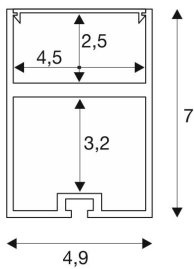

GLENOS

professional profile 4970, with cover, matt black, 2 m

Generously constructed aluminium wall and ceiling mounted profile GLENOS for parallel insertion of two LED strips in the upper level and a power supply in the lower level. By the supplied frosted acrylic glass cover, the light output appears very soft. A suspension kit is available in several colours and lengths and allows suspending the profile up to 2.5 m.

TECHNICAL DATA

Item no.:	213470
Length	200.0 cm
Width	4.9 cm
Height	7.0 cm
Net weight	3.045 kg
Gross weight	4.562 kg
IP Code	IP 20
Assembly	Surface
Color	black
BIG WHITE Page	772

Notes
