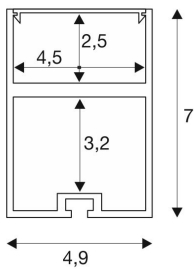

## GLENOS

professional profile 4970, with cover, white, 2 m

Generously constructed aluminium wall and ceiling mounted profile GLENOS for parallel insertion of two LED strips in the upper level and a power supply in the lower level. By the supplied frosted acrylic glass cover, the light output appears very soft. A suspension kit is available in several colours and lengths and allows suspending the profile up to 2.5 m.

## TECHNICAL DATA

Item no.:	213471
Length	200.0 cm
Width	4.9 cm
Height	7.0 cm
Net weight	2.861 kg
Gross weight	4.347 kg
IP Code	IP 20
Assembly	Surface
Color	white
BIG WHITE Page	772