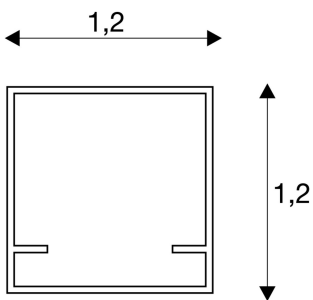

KENAI PROFILE

plastic LED profile, 2m, frosted

The satin-finished KENAI profile, which is 2m long, 12 mm wide and 12 mm in height, is designed for flat, narrow LED strips. Maximum strip power 10W per metre.

TECHNICAL DATA

Item no.:	214101
Length	200.0 cm
Width	1.2 cm
Height	1.2 cm
Net weight	0.097 kg
Gross weight	0.327 kg
IP Code	IP 20
Assembly	Surface
Assembly details	Ceiling, Ground, Wall
Color	transparent
BIG WHITE Page	762