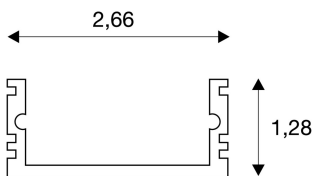

## GLENOS

linear surface-mounted profile 2713, matt white, 1 m

GLENOS linear surface mounted profile 2713 in 1- and 2 m length to install LED strips up to 21 mm wide. The profile is available in matt black, matt white and anodised aluminium. It can be combined with various covers as well as matching end caps.

## TECHNICAL DATA

Item no.:	214321
Length	100.0 cm
Width	2.7 cm
Height	1.3 cm
Net weight	0.215 kg
Gross weight	0.401 kg
IP Code	IP 20
Assembly	Surface
Assembly details	Ceiling, Wall
Color	white