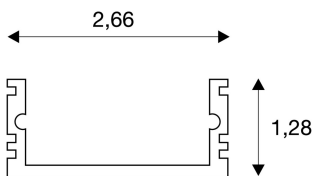

## GLENOS

linear surface-mounted profile 2713, matt black, 2 m

GLENOS linear surface mounted profile 2713 in 1- and 2 m length to install LED strips up to 21 mm wide. The profile is available in matt black, matt white and anodised aluminium. It can be combined with various covers as well as matching end caps.

## TECHNICAL DATA

Item no.:	214330
Length	200.0 cm
Width	2.7 cm
Height	1.3 cm
Net weight	0.421 kg
Gross weight	0.755 kg
IP Code	IP 20
Assembly	Surface
Assembly details	Ceiling, Wall
Color	black