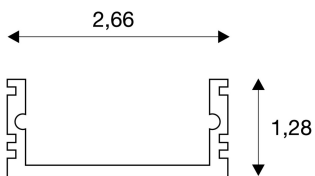

GLENOS

linear surface-mounted profile 2713, matt white, 2 m

GLENOS linear surface mounted profile 2713 in 1- and 2 m length to install LED strips up to 21 mm wide. The profile is available in matt black, matt white and anodised aluminium. It can be combined with various covers as well as matching end caps.

TECHNICAL DATA

Item no.:	214331
Length	200.0 cm
Width	2.7 cm
Height	1.3 cm
Net weight	0.391 kg
Gross weight	0.74 kg
IP Code	IP 20
Assembly	Surface
Assembly details	Ceiling, Wall
Color	white

Accessories

214350	COVER , for GLENOS linear surface-mounted profile 2713, transparent, 2 m
214351	COVER , for GLENOS linear surface-mounted profile 2713, frosted, 2 m
214352	COVER , for GLENOS linear surface-mounted profile 2713, white, 2 m
214381	END CAPS , for GLENOS linear surface-mounted profile 2713, matt white, 2 pieces