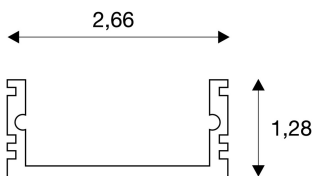

GLENOS

linear surface-mounted profile 2713, anodised aluminium, 2 m

GLENOS linear surface mounted profile 2713 in 1- and 2 m length to install LED strips up to 21 mm wide. The profile is available in matt black, matt white and anodised aluminium. It can be combined with various covers as well as matching end caps.

TECHNICAL DATA

Item no.:	214334
Length	200.0 cm
Width	2.7 cm
Height	1.3 cm
Net weight	0.405 kg
Gross weight	0.749 kg
IP Code	IP 20
Assembly	Surface
Assembly details	Ceiling, Wall
Color	aluminium

Accessories