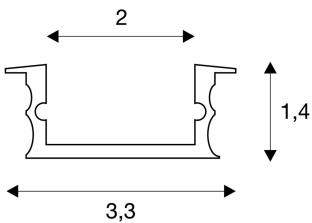

## GLENOS

linear recessed profile 3314, anodised aluminium, 1 m

Flat GLENOS linear recessed profile 3314 with Rand in 1- and 2 m long exclusive cover to install LED strips up to 21 mm wide. The profile is available in matt white and anodised aluminium.

## TECHNICAL DATA

Item no.:	214394
Length	100.0 cm
Width	3.3 cm
Height	1.4 cm
Installation length	100.3 cm
Installation width	2.8 cm
Installation depth	1.24 cm
Net weight	0.221 kg
Gross weight	0.411 kg
IP Code	IP 20
Assembly	Recessed
Assembly details	Ceiling, Wall
Color	aluminium