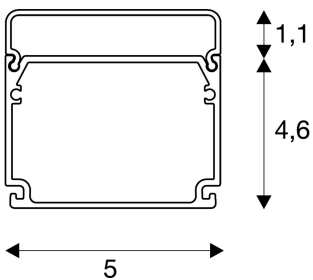

## GLENOS

industrial profile, flat, matt black, 2 m

The matt black GLENOS industrial profile comes in 2 m length, 50 mm width and 46 mm height. It comes with a flat cover. The versatile LED profile has two chambers and can be used in a system which is suspended, as well as surface-mounted or recessed variants. Various accessory parts are available as well as direct connectors and reflectors. The system gives you the space for individual installations of all types and, thanks to its width, can be fitted with LED strips with up to 40mm diameter.

## TECHNICAL DATA

Item no.:	214420
Length	200.0 cm
Width	5.0 cm
Height	4.6 cm
Net weight	1.73 kg
Gross weight	2.225 kg
IP Code	IP 20
Assembly	Surface
Assembly details	Ceiling, Ceiling with Acc.
Color	black