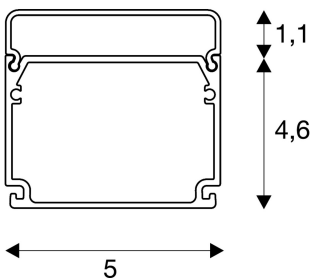

GLENOS

industrial profile, flat, matt white, 2 m

The matt white GLENOS industrial profile comes in 2 m length, 50 mm width and 46 mm height. It comes with a flat cover. The versatile LED profile has two chambers and can be used in a system which is suspended, as well as surface-mounted or recessed variants. Various accessory parts are available as well as direct connectors and reflectors. The system gives you the space for individual installations of all types and, thanks to its width, can be fitted with LED strips with up to 40mm diameter.

TECHNICAL DATA

Item no.:	214421
Length	200.0 cm
Width	5.0 cm
Height	4.6 cm
Net weight	1.717 kg
Gross weight	2.246 kg
IP Code	IP 20
Assembly	Surface
Assembly details	Ceiling, Ceiling with Acc.
Color	white