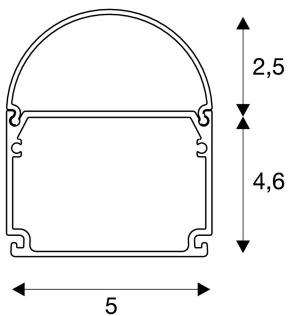

GLENOS

industrial profile, convex, matt black, 2 m

The matt black GLENOS industrial profile comes in 2 m length, 50 mm width and 60 mm height. It comes with a convex cover. The versatile LED profile has two chambers and can be used in a system which is suspended, as well as surface-mounted or recessed variants. Various accessory parts are available as well as direct connectors and reflectors. The system gives you the space for individual installations of all types and, thanks to its width, can be fitted with LED strips with up to 40mm diameter.

TECHNICAL DATA

Item no.:	214430
Length	200.0 cm
Width	5.0 cm
Height	6.0 cm
Net weight	1.739 kg
Gross weight	2.411 kg
IP Code	IP 20
Assembly	Surface
Assembly details	Ceiling, Ceiling with Acc.
Color	black