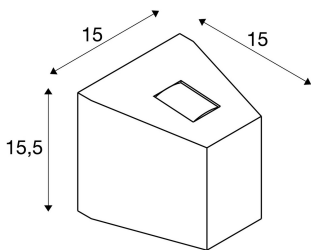

OUT BEAM

outdoor wall light, QT-DE12, IP44, silver-grey, max. 150W

Single-headed, aluminium wall mounted light from the OUT BEAM series. The light outlets lie opposite each other and are covered by glass, they produce a narrow and a wide beam and thus create the special up/down effect. Thanks to its IP44 protection class, the luminaire is suitable for outdoor use. The luminaire is connected directly to the 230V mains supply. The OUT BEAM series also includes wall lights for metal vapour discharge lamps.

TECHNICAL DATA

Item no.:	227020
Socket	R7s 78mm
Lamp	QT-DE12
Number of sockets	1
Lamps included	0
Primary nominal voltage	230V ~50Hz mA/V
Length	15.0 cm
Width	15.0 cm
Height	15.5 cm
Net weight	1.741 kg
Gross weight	1.973 kg
IP Code	IP 44
Safety class	I
Assembly	Surface
Assembly details	Wall
Wattage	150.0 W
Beam angle	80 °
Color	grey