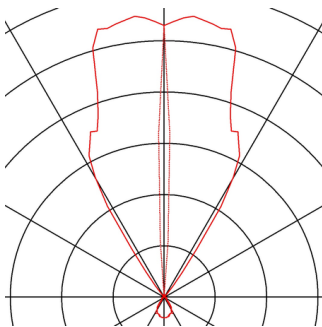

OUT BEAM

outdoor wall light, QT-DE12, IP44, silver-grey, max. 150W

Single-headed, aluminium wall mounted light from the OUT BEAM series. The light outlets lie opposite each other and are covered by glass, they produce a narrow and a wide beam and thus create the special up/down effect. Thanks to its IP44 protection class, the luminaire is suitable for outdoor use. The luminaire is connected directly to the 230V mains supply. The OUT BEAM series also includes wall lights for metal vapour discharge lamps.

TECHNICAL DATA

Item no.:	227020
Socket	R7s 78mm
Lamp	QT-DE12
Number of sockets	1
Lamps included	0
Primary nominal voltage	230V ~50Hz mA/V
Length	15.0 cm
Width	15.0 cm
Height	15.5 cm
Net weight	1.741 kg
Gross weight	1.973 kg
IP Code	IP 44
Safety class	I
Assembly	Surface
Assembly details	Wall
Wattage	150.0 W
Beam angle	80 °
Color	grey