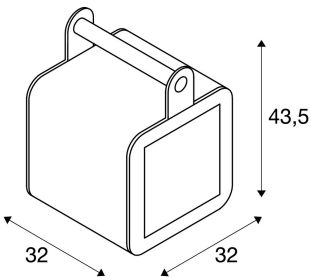

OMNICUBE

outdoor floor stand, TC-(D,H,T,Q)SE, IP54, rust, max. 24W

Mobile lighting object with a closed, high-strength lamp shade made of opalescent plastic. A feature of this mobile luminaire is the ability to choose between a rust-coloured or anthracite-coloured aluminium frame with a carrying handle. Thanks to having protection class Ip54, as well as the connection lead and mains plug, the luminaire can be used in almost any location and is a visual highlight in every garden.

TECHNICAL DATA

Item no.:	227547
Socket	E27
Number of sockets	1
Lamps included	0
Number of different light outlets	1
Primary nominal voltage	230V ~50/60Hz mA/V
Length	32.0 cm
Width	31.0 cm
Height	43.5 cm
Net weight	3.86 kg
Gross weight	4.922 kg
IP Code	IP 54
Safety class	I
Impact resistance class	IK06
Impact resistance	1 Joule
Assembly	Mobile
Wattage	24.0 W
Color	rust