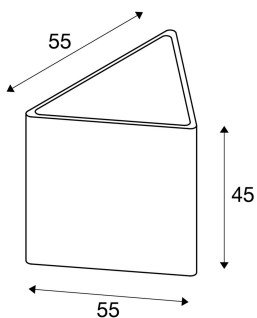

## KENGA

outdoor floor stand, TC-(D,H,T,Q)SE, IP54, triangular, white, with artificial wood covering, max. 24W

Mobile lighting object with a closed, high-strength lamp shade made of opalescent plastic. Thanks to its triangular shape, the KENGA luminaire can be used as a seat (max. 130kg). The seating area is indicated by a triangular artificial wood covering. Thanks to having protection class Ip54, as well as the connection lead and mains plug, the luminaire can be used in almost any location and is a visual highlight in every garden.

## TECHNICAL DATA

Item no.:	227550
Socket	E27
Number of sockets	1
Lamps included	0
Primary nominal voltage	230V ~50/60Hz mA/V
Length	45.0 cm
Width	51.0 cm
Height	45.0 cm
Net weight	5.81 kg
Gross weight	7.661 kg
IP Code	IP 54
Safety class	I
Impact resistance class	IK06
Impact resistance	1 Joule
Assembly	Mobile
Wattage	24.0 W
Color	white
Mechanical loading	0,13 t
BIG WHITE Page	537