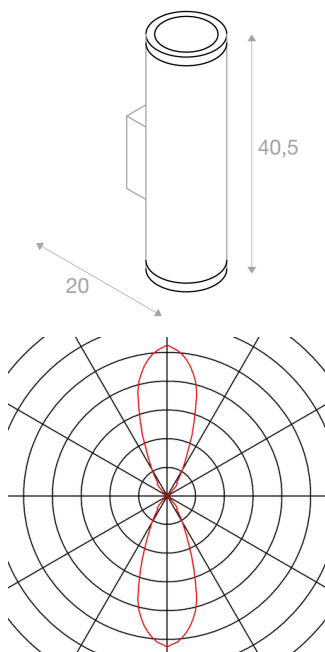

ROX PRO

outdoor wall light, HIT-CE, IP44, white, max. 70W

The aluminium-made wall light ROX PRO convinces with its very simple installation by means of the integrated plug system between canopy and housing. Thanks to the position of the two sockets fitted, the mounted luminaire produces two equal but opposite cones of light (UP/DOWN). The electrical connection of the lights, which are available in various colour versions, is made directly to the 230V mains supply with the help of the built-in ballast. Thanks to its IP44 protection class, the luminaire is suitable for outdoor use.

TECHNICAL DATA

Item no.:	227881
Socket	G8.5
Lamp	HIT-TC
Number of sockets	2
Lamps included	0
Number of different light outlets	2
Primary nominal voltage	230V ~50Hz mA/V
Height	40.5 cm
Diameter	14.0 cm
Depth	20.0 cm
Net weight	5.484 kg
Gross weight	5.766 kg
IP Code	IP 44
Safety class	I
Assembly	Surface
Assembly details	Wall
Wattage	35.0 W
Beam angle	30 °
Color	white