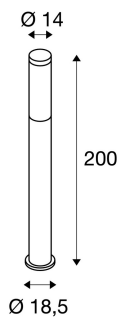

POLE PARC

outdoor floor stand, TC-L, IP44, anthracite, Ø/H 14/200 cm, max. 55W

The aluminium floor stand POLE PARC is particularly appropriate with its size for the illumination of extensive gardens and parks. By the obliquely directed lamellae of the integrated grid a very effective illumination of the environment is achieved. It is suitable for use outdoors thanks to its IP44 protection class. The electrical connection is made directly to the 230V mains supply with the help of the built-in ballast. A concrete anchor set is supplied with the luminaire for simplified installation.

TECHNICAL DATA

Item no.:	227975
Socket	2G11
Lamp	TC-L
Number of sockets	1
Lamps included	0
Primary nominal voltage	230V ~50Hz mA/V
Height	200.0 cm
Diameter	14.0 cm
Net weight	10.102 kg
Gross weight	13.48 kg
IP Code	IP 44
Safety class	I
Assembly	Surface
Assembly details	Ground
Wattage	55.0 W
Color	anthracite

Accessories

228730	CONNECTION BOX , 3-pin, IP68
--------	------------------------------

Notes
