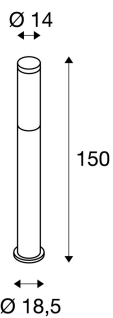

POLE PARC

outdoor floor stand, TC-L, IP44, anthracite, Ø/H 14/150 cm, max. 36W

The aluminium floor stand POLE PARC is particularly appropriate with its size for the illumination of extensive gardens and parks. By the obliquely directed lamellae of the integrated grid a very effective illumination of the environment is achieved. It is suitable for use outdoors thanks to its IP44 protection class. The electrical connection is made directly to the 230V mains supply with the help of the built-in ballast. A concrete anchor set is supplied with the luminaire for simplified installation.

TECHNICAL DATA

Item no.:	227985
Socket	2G11
Lamp	TC-L
Number of sockets	1
Lamps included	0
Primary nominal voltage	100-277V ~50/60Hz mA/V
Height	150.0 cm
Diameter	14.0 cm
Net weight	7.896 kg
Gross weight	10.389 kg
IP Code	IP 44
Safety class	I
Assembly	Surface
Assembly details	Ground
Wattage	36.0 W
Color	anthracite

Accessories

228730	CONNECTION BOX , 3-pin, IP68
--------	------------------------------

Notes
