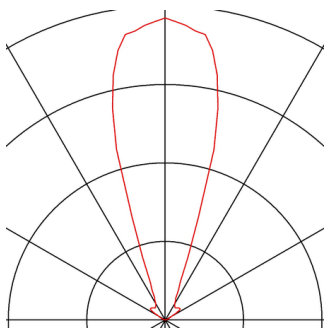

## ADJUST 265

outdoor inground fitting, HIT, IP67, round, stainless steel 304, max. 70W

The walkable recessed ground luminaire with a round stainless steel cover and partially frosted glass is equipped with an adjustable G12 socket and a suitable ballast making it compatible with discharge lamps. Rated IP67, DASAR is suitable for outdoor use. The electrical connection is made directly to 230V mains supply. For simplified mounting, a suitable installation housing is included offering through-wiring possibility.

## TECHNICAL DATA

Item no.:	228240
Socket	G12
Lamp	HIT-CE
Number of sockets	1
Lamps included	0
Primary nominal voltage	230V ~50Hz mA/V
Tilt range	15 °
Diameter	26.5 cm
Depth	20.0 cm
Installation diameter	26.0 cm
Installation depth	22.0 cm
Net weight	5.141 kg
Gross weight	5.758 kg
IP Code	IP 67
Safety class	I
Assembly	Recessed
Assembly details	Ground
Wattage	70.0 W
Mechanical loading	5 t
BIG WHITE Page	721