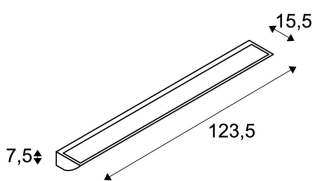

VANO WING PL

outdoor façade light, T16, IP65, silver-grey, L/W/H
123.5/15.5/7.5 cm, max. 54W

Aluminium-made luminaire of the VANO series for surface or display lighting. Suitable for wall, floor and ceiling mounting. Due to the integrated asymmetric reflector, it ensures a uniform and homogeneous illumination even with small distances to the desired surface. The electrical connection of the luminaire is made directly to 230V mains supply via the incorporated ballast. Rated IP65 it is suitable for outdoor use. We additionally offer mounting brackets for simplified installation.

TECHNICAL DATA

Item no.:	229394
Socket	G5
Lamp	T16
Number of sockets	1
Lamps included	0
Primary nominal voltage	230V ~50Hz mA/V
Width	123.5 cm
Height	7.5 cm
Depth	15.5 cm
Net weight	5.515 kg
Gross weight	6.25 kg
IP Code	IP 65
Safety class	I
Assembly	Surface
Assembly details	Ceiling, Ceiling with Acc., Ground, Ground with Acc., Wall, Wall with Acc.
Wattage	54.0 W
Beam angle	105 °
Color	grey