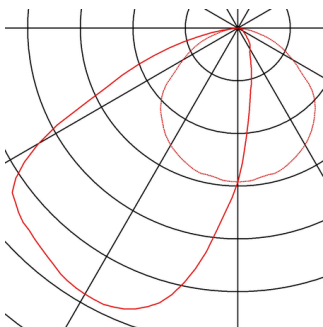

VANO WING PL

outdoor façade light, T16, IP65, silver-grey, L/W/H
123.5/15.5/7.5 cm, max. 54W

Aluminium-made luminaire of the VANO series for surface or display lighting. Suitable for wall, floor and ceiling mounting. Due to the integrated asymmetric reflector, it ensures a uniform and homogeneous illumination even with small distances to the desired surface. The electrical connection of the luminaire is made directly to 230V mains supply via the incorporated ballast. Rated IP65 it is suitable for outdoor use. We additionally offer mounting brackets for simplified installation.

TECHNICAL DATA

Item no.:	229394
Socket	G5
Lamp	T16
Number of sockets	1
Lamps included	0
Primary nominal voltage	230V ~50Hz mA/V
Width	123.5 cm
Height	7.5 cm
Depth	15.5 cm
Net weight	5.515 kg
Gross weight	6.25 kg
IP Code	IP 65
Safety class	I
Assembly	Surface
Assembly details	Ceiling, Ceiling with Acc., Ground, Ground with Acc., Wall, Wall with Acc.
Wattage	54.0 W
Beam angle	105 °
Color	grey