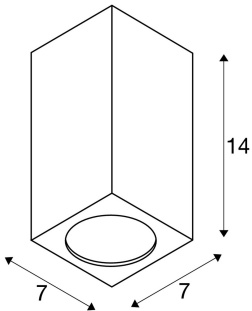

THEO

outdoor ceiling light, QPAR51, IP21, square, anthracite, max. 35W

The ceiling light of the THEO series is made from aluminium and glass, which covers the lamp. It is suitable for use outdoors thanks to its IP23 protection class. The electrical connection of the luminaire, which comes in various colours, is directly to the 230V mains supply. The THEO series also contains wall lights and can therefore be used universally.

TECHNICAL DATA

Item no.:	229585
Socket	GU10
Lamp	QPAR51
Number of sockets	1
Lamps included	0
Primary nominal voltage	230V ~50Hz mA/V
Length	7.0 cm
Width	7.0 cm
Height	14.0 cm
Net weight	0.507 kg
Gross weight	0.609 kg
IP Code	IP 21
Safety class	I
Assembly	Surface
Assembly details	Ceiling
Wattage	35.0 W
Color	anthracite
BIG WHITE Page	678