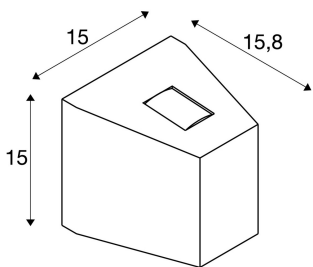

OUT-BEAM

outdoor wall light, LED, 3000K, beam up, silver-grey

The OUT BEAM series LED wall light, available in single-headed and double-headed versions, was designed especially as an architectural accent illumination. The single-headed version generates a narrow beam that can be oriented up or down. Thanks to its IP44 protection class, the luminaire is suitable for outdoor use. The electrical connection of the luminaire is made directly to the 230V mains supply thanks to the built-in LED driver. The OUT BEAM series also includes wall lights for halogen lamps.

TECHNICAL DATA

Item no.:	229684
Lamps included	0
Primary nominal voltage	120-277V ~50/60Hz mA/V
Secondary power / secondary voltage	500 mA/V
Width	15.0 cm
Height	15.0 cm
Depth	15.8 cm
Net weight	1.295 kg
Gross weight	1.526 kg
IP Code	IP 44
Safety class	I
Assembly	Surface
Assembly details	Wall
Wattage	8.3 W
Lumen	50 lm
Colour temperature	3000 Kelvin
Beam angle	2 °
Color	grey
CRI	>80
Binning	6
LXXBXX data	70/50
Service life	25000 h