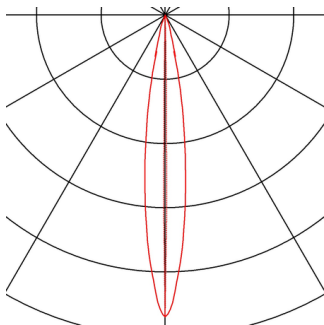

OUT-BEAM

outdoor wall light, LED, 3000K, beam up, silver-grey

The OUT BEAM series LED wall light, available in single-headed and double-headed versions, was designed especially as an architectural accent illumination. The single-headed version generates a narrow beam that can be oriented up or down. Thanks to its IP44 protection class, the luminaire is suitable for outdoor use. The electrical connection of the luminaire is made directly to the 230V mains supply thanks to the built-in LED driver. The OUT BEAM series also includes wall lights for halogen lamps.

TECHNICAL DATA

Item no.:	229684
Lamps included	0
Primary nominal voltage	120-277V ~50/60Hz mA/V
Secondary power / secondary voltage	500 mA/V
Width	15.0 cm
Height	15.0 cm
Depth	15.8 cm
Net weight	1.295 kg
Gross weight	1.526 kg
IP Code	IP 44
Safety class	I
Assembly	Surface
Assembly details	Wall
Wattage	8.3 W
Lumen	50 lm
Colour temperature	3000 Kelvin
Beam angle	2 °
Color	grey
CRI	>80
Binning	6
LXXBXX data	70/50
Service life	25000 h