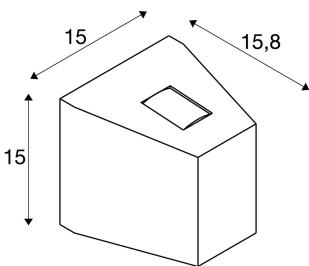

OUT BEAM

outdoor wall light, LED, 3000K, IP44, up/down, silver-grey, 15W

Single-headed, aluminium LED wall lights from the OUT-BEAM series. The light outlets lie opposite each other and are covered by glass, they produce a narrow and a wide beam in a warm-white colour and therefore create their special up/down effect. Thanks to its IP44 protection class, the luminaire is suitable for outdoor use. The luminaire is connected directly to the 230V mains supply. The OUT BEAM series includes further wall lights for metal vapour discharge lamps.

TECHNICAL DATA

Item no.:	229694
Number of different light outlets	2
Primary nominal voltage	120-277V ~50/60Hz mA/V
Secondary power / secondary voltage	500 mA/V
Width	15.0 cm
Height	15.0 cm
Depth	15.8 cm
Net weight	1.558 kg
Gross weight	1.762 kg
IP Code	IP 44
Safety class	I
Assembly	Surface
Assembly details	Wall
Wattage	15.0 W
Lumen	100 lm
Colour temperature	3000 Kelvin
Beam angle	2 °
Color	grey
CRI	>80
Binning	6
LXXBXX data	70/50
Service life	25000 h