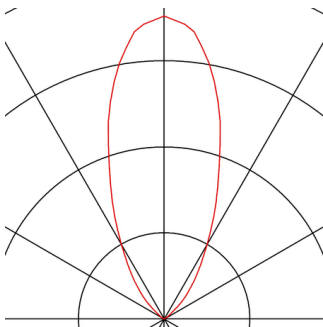

## WETSY LED DISK 300 in-ground fitting

3000K, round, stainl. steel 316

The walkable inground fitting with a round stainless steel shade and transparent glass cover is fitted with the Philips LED disk 300lm modules. With protection class IP67, the luminaire is available with two shapes of shades and is suitable for outdoor use. The electrical connection is made directly to the 230V mains supply. A mounting pot is included in the delivery for simple assembly.

### TECHNICAL DATA

|                             |                        |
|-----------------------------|------------------------|
| Item no.:                   | 230170                 |
| Lamps included              | 0                      |
| Primary nominal voltage     | 220-240V ~50/60Hz mA/V |
| Installation diameter       | 12.6 cm                |
| Installation depth          | 10.0 cm                |
| Net weight                  | 1.001 kg               |
| Gross weight                | 1.199 kg               |
| IP Code                     | IP 67                  |
| Safety class                | I                      |
| Assembly                    | Recessed               |
| Assembly details            | Ground                 |
| Wattage                     | 6.3 W                  |
| Lumen                       | 300 lm                 |
| Colour temperature          | 3000 Kelvin            |
| Beam angle                  | 38 °                   |
| Color                       | stainless steel        |
| CRI                         | >80                    |
| LXXBXX data                 | 70/50                  |
| Service life                | 30000 h                |
| Minimum ambient temperature | -20 °C                 |
| Maximum ambient temperature | 40 °C                  |
| Mechanical loading          | 1 t                    |