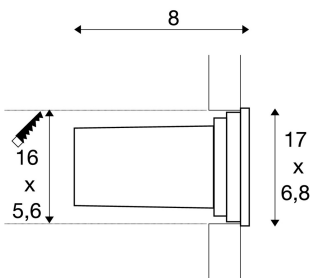

## BRICK

outdoor wall light, LED, 3000K, IP44, brushed stainless steel, 1W

With the BRICK recessed wall light made from stainless steel, the installed SMD LEDs are covered by a frosted glass pane. The electrical connection of the luminaire, which comes in various colours of light, is made directly to the 230V mains supply. Thanks to its IP44 protection class, the luminaire is suitable for outdoor use. A mounting pot is included in the delivery for simple assembly.

## TECHNICAL DATA

Item no.:	230232
Lamps included	0
Primary nominal voltage	230V ~50Hz mA/V
Width	17.0 cm
Height	6.8 cm
Depth	8.0 cm
Installation length	5.6 cm
Installation width	16.0 cm
Installation depth	9.0 cm
Net weight	0.564 kg
Gross weight	0.628 kg
IP Code	IP 44
Safety class	I
Assembly	Recessed
Assembly details	Wall
Wattage	1.0 W
Lumen	30 lm
Colour temperature	3000 Kelvin
Color	stainless steel
CRI	>80
LXXBXX data	70/50
Service life	20000 h