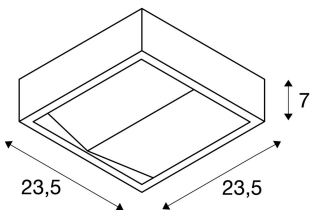

TECHNICAL DATA

Item no.:	230891
Lamps included	0
Primary nominal voltage	100-277V ~50/60Hz mA/V
Secondary power / secondary voltage	350 mA/V
Width	23.5 cm
Height	23.5 cm
Depth	7.0 cm
Net weight	2.225 kg
Gross weight	2.504 kg
IP Code	IP 54
Safety class	I
Assembly	Surface
Assembly details	Ceiling
Wattage	15.0 W
Lumen	920 lm
Colour temperature	3000 Kelvin
Beam angle	150 °
Color	white
CRI	>80
Binning	6
LXXBXX data	70/50
Service life	25000 h