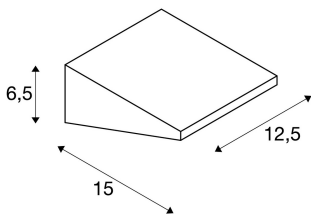

IPERI WALL

outdoor wall light, LED, 4000K, IP44, white, 48 LED, 5W

The IPERI WALL wall light made from aluminium is fitted with a large number of powerful SMD LEDs. With protection class IP44, it is suitable for outdoor use. The different colour versions available are supplied with connection box for simplified installation. In addition, the installation can be extended by floor lamps of the series.

TECHNICAL DATA

Item no.:	231311
Lamps included	0
Primary nominal voltage	230V ~50Hz mA/V
Width	12.5 cm
Height	6.5 cm
Depth	15.0 cm
Net weight	0.513 kg
Gross weight	0.613 kg
IP Code	IP 44
Safety class	II
Assembly	Surface
Assembly details	Wall
Wattage	5.0 W
Lumen	320 lm
Colour temperature	4000 Kelvin
Color	white
CRI	>70
LXXBXX data	70/50
Service life	25000 h