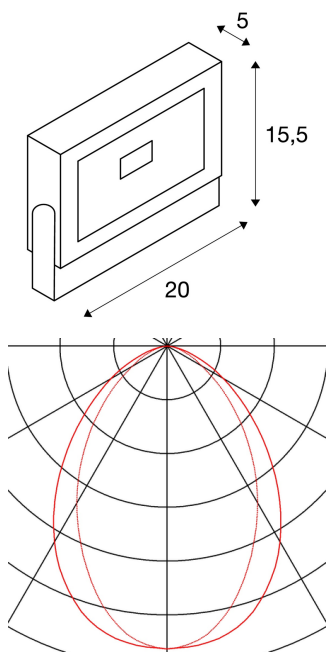

## SPOODI 15

outdoor spot, LED, 3000K, IP55, square, silver-grey, max. 8.3W

Powerful LED spot SPOODI 15 for illuminating areas and spaces. With a tiltable installation bracket and protection class IP55, the spot is suitable for outdoor installation on the wall or on the floor. By means of the incorporated driver and connection lead with mains plug, the spot supplied ready for direct connection to 230V mains supply.

## TECHNICAL DATA

|                         |                       |
|-------------------------|-----------------------|
| Item no.:               | 232804                |
| Lamps included          | 0                     |
| Primary nominal voltage | 230V ~50Hz mA/V       |
| Vertical tilting range  | 180 °                 |
| Length                  | 14.7 cm               |
| Width                   | 2.7 cm                |
| Height                  | 12.0 cm               |
| Net weight              | 0.784 kg              |
| Gross weight            | 0.893 kg              |
| IP Code                 | IP 55                 |
| Safety class            | I                     |
| Impact resistance class | IK04                  |
| Impact resistance       | 0,5 Joule             |
| Assembly                | Surface               |
| Assembly details        | Ceiling, Ground, Wall |
| Wattage                 | 10.0 W                |
| Lumen                   | 760 lm                |
| Colour temperature      | 3000 Kelvin           |
| Beam angle              | 90 °                  |
| Color                   | grey                  |
| CRI                     | >80                   |
| Binning                 | 6                     |