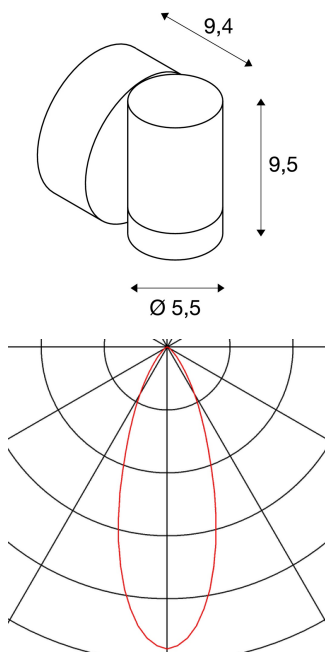

HELIA

outdoor wall light, LED, 3000K, IP55, beige, 8W

The puristic HELIA wall light consists of a cylindrical aluminium structure which is fitted with a warm-white, high-voltage LED. The electrical connection of the light, which comes in white, beige and anthracite, is made directly to the 230V mains supply. With protection class IP55, the floodlight is suitable for outdoor use. This luminaire contains dimmable LED lamps. The lamps in the luminaire cannot be replaced. The HELIA series contains further pendants, wall lights, display lights, path lights and floor stands, and as such can be used universally.

TECHNICAL DATA

Item no.:	233223
Number of different light outlets	1
Primary nominal voltage	220-240V ~50/60Hz mA/V
Width	9.5 cm
Height	9.5 cm
Depth	9.4 cm
Net weight	0.569 kg
Gross weight	0.712 kg
IP Code	IP 55
Safety class	I
Assembly	Surface
Assembly details	Wall
Wattage	8.0 W
Lumen	450 lm
Colour temperature	3000 Kelvin
Beam angle	38 °
Color	beige
CRI	>80
LXXBXX data	70/50
Service life	30000 h