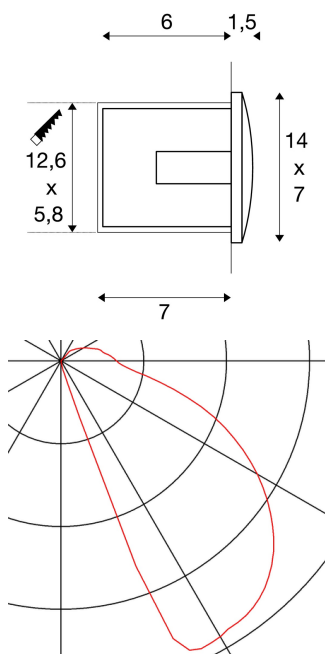

## DOWNUNDER OUT LED M

outdoor recessed wall light, LED, 3000K, silver-grey

The DOWNUNDER OUT LED M recessed wall light is made of aluminium, and outfitted with high output SMD LEDs that produce downward directed, glare-free light emission. Thanks to its IP55 protection class, the luminaire is suitable for outdoor use. The luminaire is connected directly to the 230V mains supply. A mounting pot is included in the delivery for simple assembly.

## TECHNICAL DATA

Item no.:	233624
Lamps included	0
Primary nominal voltage	220-240V ~50/60Hz mA/V
Secondary power / secondary voltage	20 mA/V
Width	14.0 cm
Height	7.0 cm
Depth	5.0 cm
Installation length	12.6 cm
Installation width	5.8 cm
Installation depth	7.0 cm
Net weight	0.322 kg
Gross weight	0.363 kg
IP Code	IP 55
Safety class	I
Assembly	Recessed
Assembly details	Wall
Wattage	3.3 W
Lumen	110 lm
Colour temperature	3000 Kelvin
Color	grey
CRI	>80
Binning	6