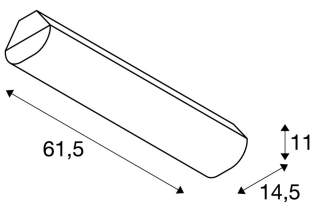

CEILING LIGHT 62

outdoor wall and ceiling light, LED, 4000K, IP66, grey,
L/W/H 61.5/14.5/11 cm, 3200lm, 25W

The functional wall and ceiling light has a diffuser which creates a pleasant light distribution. The luminaire was designed with powerful LEDs and is available in several lengths. The IP luminaire is fitted with a neutral white LED. Thanks to the built-in ballast, the luminaire is ready for direct connection to the 230V mains supply.

TECHNICAL DATA

Item no.:	234154
Lamps included	0
Number of different light outlets	1
Primary nominal voltage	220-240V ~50/60Hz mA/V
Length	61.5 cm
Width	14.5 cm
Height	11.0 cm
Net weight	1.526 kg
Gross weight	1.727 kg
IP Code	IP 66
Safety class	I
Impact resistance class	IK10
Impact resistance	30 Joule
Assembly	Surface
Assembly details	Ceiling, Wall
Wattage	25.0 W
Lumen	3130 lm
Colour temperature	4000 Kelvin
Beam angle	120 °
Color	grey
CRI	>80
Binning	6