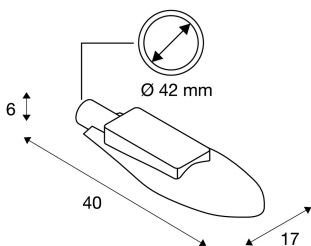

WILRON S

outdoor floor light, LED, 4000K, IP55, anthracite, L/-W/H 17/40/6 cm, optional wall light, 20W

WILRON S LED wall light, consisting of painted aluminium and glass, which covers the LED. Suitable for outdoor use thanks to protection rating of IP55. The electrical connection is achieved through the integrated LED driver between 100V and 277V mains voltage. Thanks to the high-performance, integrated LED, this light is suitable for car parks and path lighting, among other uses. The wall bracket is required for installation. This light contains integrated LED light bulbs.

TECHNICAL DATA

Item no.:	234205
Lamps included	0
Primary nominal voltage	100-277V ~50/60Hz mA/V
Secondary power / secondary voltage	500 mA/V
Length	17.0 cm
Width	40.0 cm
Height	6.0 cm
Net weight	1.219 kg
Gross weight	1.465 kg
IP Code	IP 55
Safety class	I
Impact resistance class	IK04
Impact resistance	0,5 Joule
Assembly	Surface
Assembly details	Wall with Acc.
Wattage	20.0 W
Lumen	2010 lm
Colour temperature	4000 Kelvin
Color	anthracite
CRI	>80
Binning	6
LXXBXX data	70/50

Service life	35000 h
BIG WHITE Page	607

Notes
