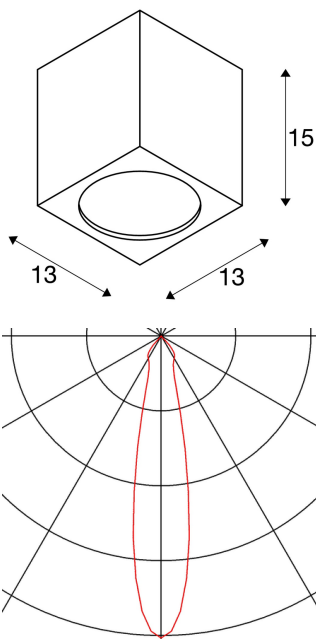

BIG THEO CEILING

outdoor ceiling light, LED, 3000K, silver-grey

The BIG THEO CEILING LED ceiling light is made of aluminium and glass. Thanks to the position of the built-in sockets, the installed luminaire produces a wide radiating cone of light. It is suitable for use outdoors thanks to its IP44 protection class. Thanks to the built-in LED driver, the electrical connection of the luminaire, which comes in several colour versions, is made directly to the 230V mains supply. In addition, the BIG THEO series includes wall and ceiling lights and is therefore universally deployable. This luminaire includes built-in LED lamps.

TECHNICAL DATA

Item no.:	234534
Lamps included	0
Number of different light outlets	1
Primary nominal voltage	100-277V ~50/60Hz mA/V
Secondary power / secondary voltage	500 mA/V
Length	13.0 cm
Width	13.0 cm
Depth	15.0 cm
Net weight	1.363 kg
Gross weight	1.473 kg
IP Code	IP 44
Safety class	I
Impact resistance class	IK02
Impact resistance	0,200000000000000001 Joule
Assembly	Surface
Assembly details	Ceiling
Wattage	21.0 W
Lumen	2000 lm
Colour temperature	3000 Kelvin
Beam angle	24 °
Color	grey
CRI	>80

Binning	6
LXXBXX data	70/50
Service life	30000 h
BIG WHITE Page	678

Notes
