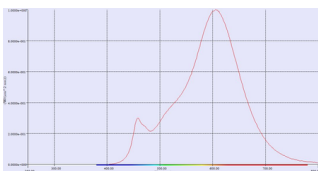

VINTA E14

LED 4W lamp, 2700K

VINTA LED Bulb Series integrated SMD LED filaments imitate the classic form of incandescent bulbs and exhibit the same luminous colour - with the added advantage that they use less energy. Their retro oriented appearance makes these bulbs a real eye-catcher.

TECHNICAL DATA

Item no.:	551822
Socket	E14
Lamp type	LED E14
Nominal voltage	220-240V ~50Hz V
Height	10.0 cm
Diameter	3.6 cm
Net weight	0.025 kg
Gross weight	0.04 kg
IP Code	IP 20
Energy efficiency index	A+
Weighted energy consumption	4 kWh/1000h
Electrical power factor	0,58
Wattage	4.0 W
Lumen	370 lm
Lumen	70 lm
Colour temperature	3000 Kelvin
CRI	>80
Binning	6
Service life	10000 h
Switching cycles	10000
Start-up time	1 s